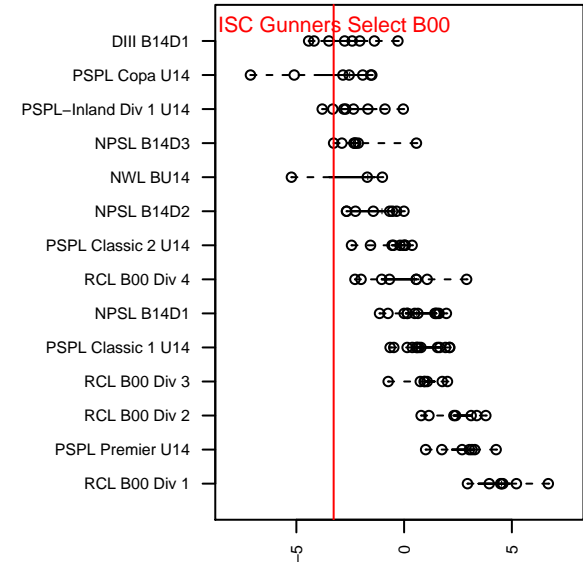

**attack and defense variance (black dot)
relative to other teams
and top 10 in region**

**attack and defense rating
relative to others at age
and all opponents in last 13 months**

Performance relative to 13 month average