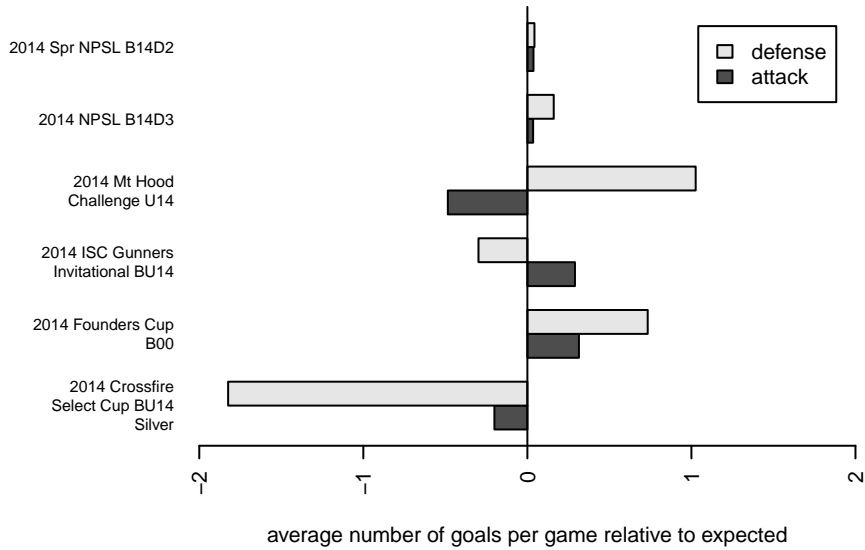

**attack and defense variance (black dot)
relative to other teams
and top 10 in region**

**attack and defense rating
relative to others at age
and all opponents in last 13 months**

Performance relative to 13 month average