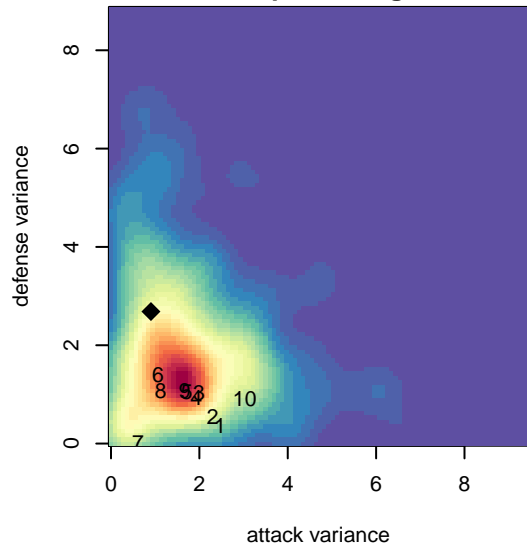

**attack and defense variance (black dot)
relative to other teams
and top 10 in region**

**attack and defense rating
relative to others at age
and all opponents in last 13 months**

Performance relative to 13 month average